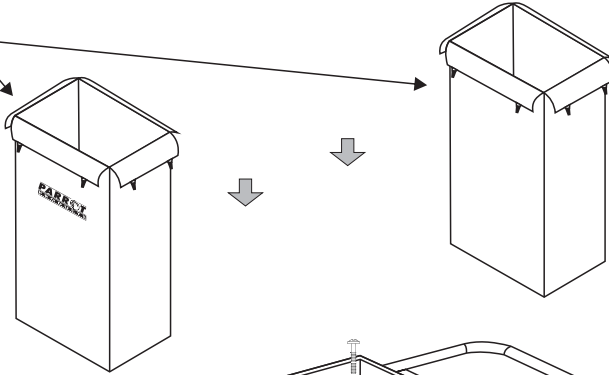

Janitorial Hotel Trolley Stainless Steel - JA0708

User Manual

Tel: (RSA) 010 140 4900 / Email: sales@parrot.co.za
www.parrot.co.za

Assembly

2 Oxford cloth bags
390 x 270 x 850mm

Compartment
storage area

Stainless steel
back plates

Stainless steel
shelves

4 x Corner
bumper wheels

Stainless steel
cart base

4 x 6-inch smooth
gliding wheels