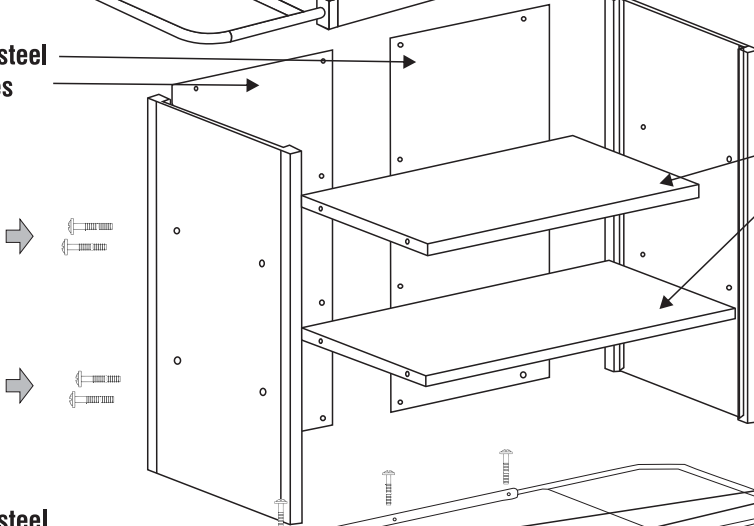

Janitorial Hotel Trolley Stainless Steel - JA0708

User Manual

Tel: (RSA) 010 140 4900 / Email: sales@parrot.co.za
www.parrot.co.za

Assembly

2 Oxford cloth bags
390 x 270 x 850mm

Compartment
storage area

Stainless steel
back plates

Stainless steel
shelves

4 x Corner
bumper wheels

Stainless steel
cart base

4 x 6-inch smooth
gliding wheels