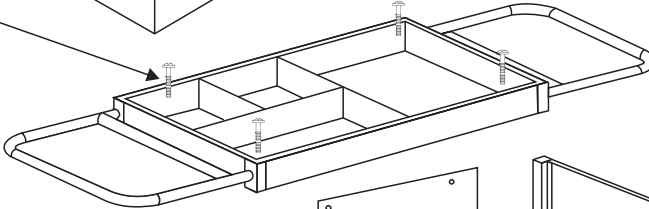

Janitorial Hotel Trolley Stainless Steel - JA0708

User Manual

Tel: (RSA) 010 140 4900 / Email: sales@parrot.co.za
www.parrot.co.za

Assembly

2 Oxford cloth bags
390 x 270 x 850mm

Compartment
storage area

Stainless steel
back plates

Stainless steel
shelves

4 x Corner
bumper wheels

Stainless steel
cart base

4 x 6-inch smooth
gliding wheels