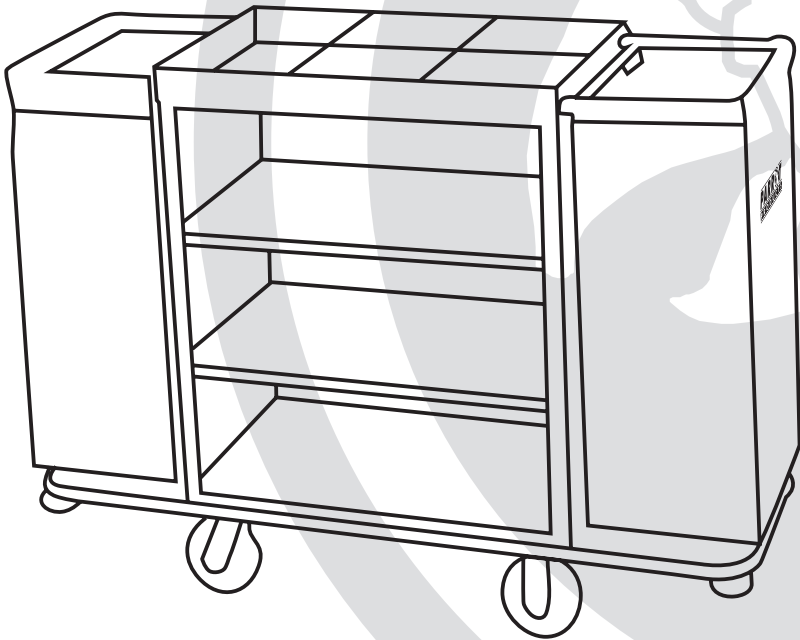

Janitorial Hotel Trolley Stainless Steel - JA0708

User Manual

Tel: (RSA) 010 140 4900 / Email: sales@parrot.co.za
www.parrot.co.za

Assembly

2 Oxford cloth bags
390 x 270 x 850mm

Compartment
storage area

Stainless steel
back plates

Stainless steel
shelves

4 x Corner
bumper wheels

Stainless steel
cart base

4 x 6-inch smooth
gliding wheels