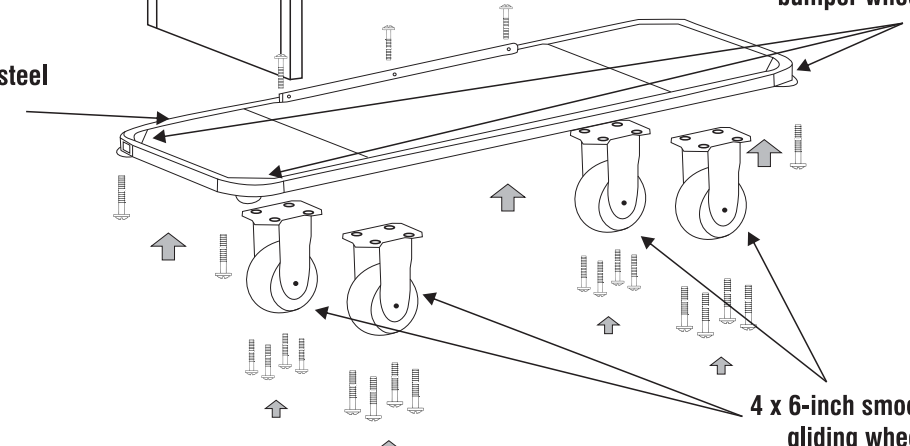

Janitorial Hotel Trolley Stainless Steel - JA0708

User Manual

Tel: (RSA) 010 140 4900 / Email: sales@parrot.co.za
www.parrot.co.za

Assembly

2 Oxford cloth bags
390 x 270 x 850mm

Compartment
storage area

Stainless steel
back plates

Stainless steel
shelves

4 x Corner
bumper wheels

Stainless steel
cart base

4 x 6-inch smooth
gliding wheels