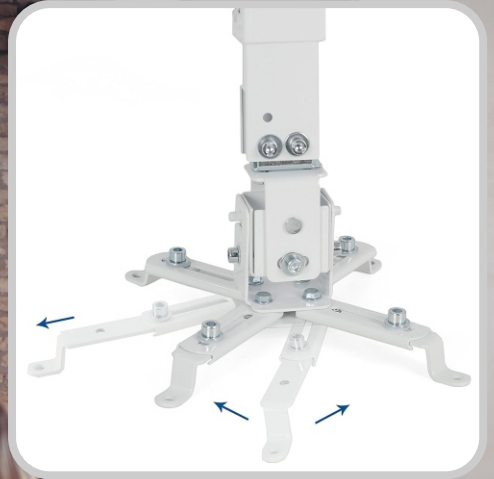

OP0300 Ceiling Mount Bracket Projector 430-650mm

OP0300 Technical features:

- Universal steel projector mount
 - Fits most DLP/LCD Projectors
- Tilt range: +15 to -15 degrees
- Swivel range: +10 to -10 degrees
- Height adjustable: extends from 430mm to 650mm
- Cable management system
- Ceiling mounted
- Max.load capacity: 20Kgs

Universal Projector Mounts - Fits most DLP/LCD Projectors.