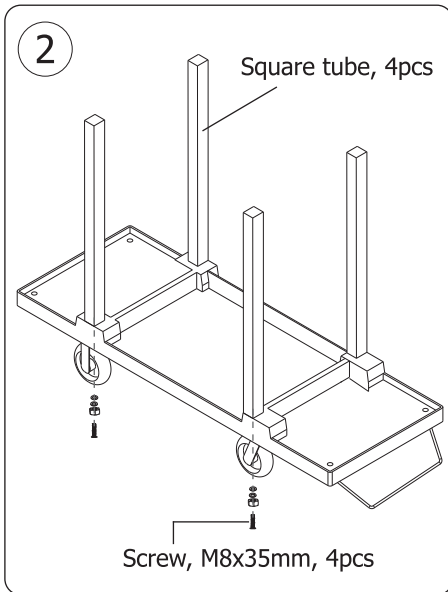

Janitorial Housekeeping Trolley Plastic - JA0707

User Manual

Tel: (RSA) 010 140 4900 / Email: sales@parrot.co.za
www.parrot.co.za

Assembly Instructions

4

Rear board, 1pc

5

Top tray, 1pc

Rubber plug, 4pcs

Screw, M8x50mm, 4pcs

6

Collection bag, 2pcs

Wire shelf, 2pcs