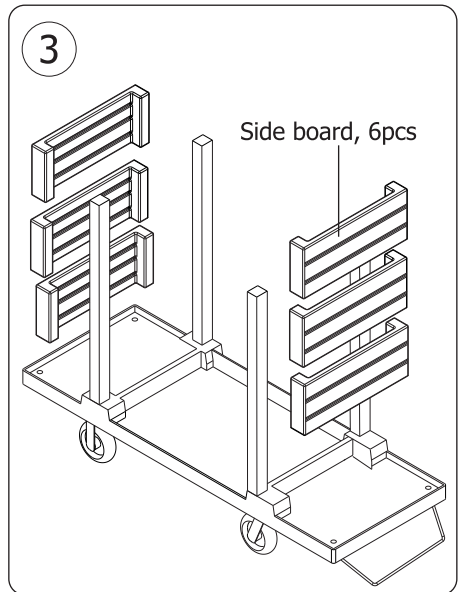

Janitorial Housekeeping Trolley Plastic - JA0707

User Manual

Tel: (RSA) 010 140 4900 / Email: sales@parrot.co.za
www.parrot.co.za

Assembly Instructions

4

Rear board, 1pc

5

Top tray, 1pc

Rubber plug, 4pcs

Screw, M8x50mm, 4pcs

6

Collection bag, 2pcs

Wire shelf, 2pcs