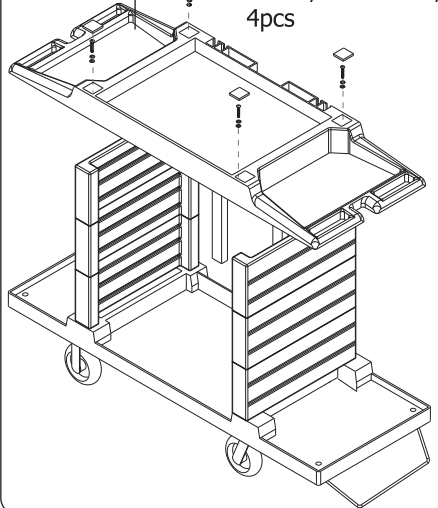

Janitorial Housekeeping Trolley Plastic - JA0707

User Manual

Tel: (RSA) 010 140 4900 / Email: sales@parrot.co.za
www.parrot.co.za

Assembly Instructions

4

Rear board, 1pc

5

Top tray, 1pc

Rubber plug, 4pcs

Screw, M8x50mm, 4pcs

6

Collection bag, 2pcs

Wire shelf, 2pcs