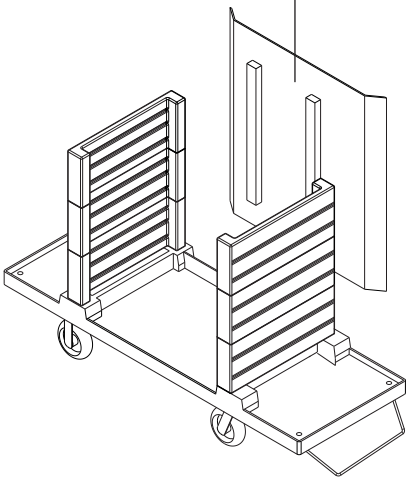

Janitorial Housekeeping Trolley Plastic - JA0707

User Manual

Tel: (RSA) 010 140 4900 / Email: sales@parrot.co.za
www.parrot.co.za

Assembly Instructions

4

Rear board, 1pc

5

Top tray, 1pc

Rubber plug, 4pcs

Screw, M8x50mm, 4pcs

6

Collection bag, 2pcs

Wire shelf, 2pcs