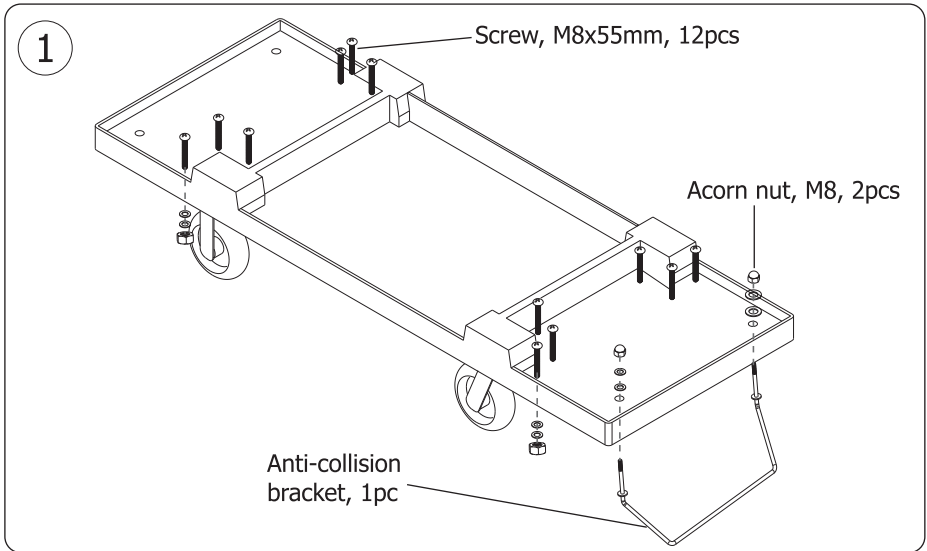

Janitorial Housekeeping Trolley Plastic - JA0707

User Manual

Tel: (RSA) 010 140 4900 / Email: sales@parrot.co.za
www.parrot.co.za

Assembly Instructions

4

Rear board, 1pc

5

Top tray, 1pc

Rubber plug, 4pcs

Screw, M8x50mm, 4pcs

6

Collection bag, 2pcs

Wire shelf, 2pcs