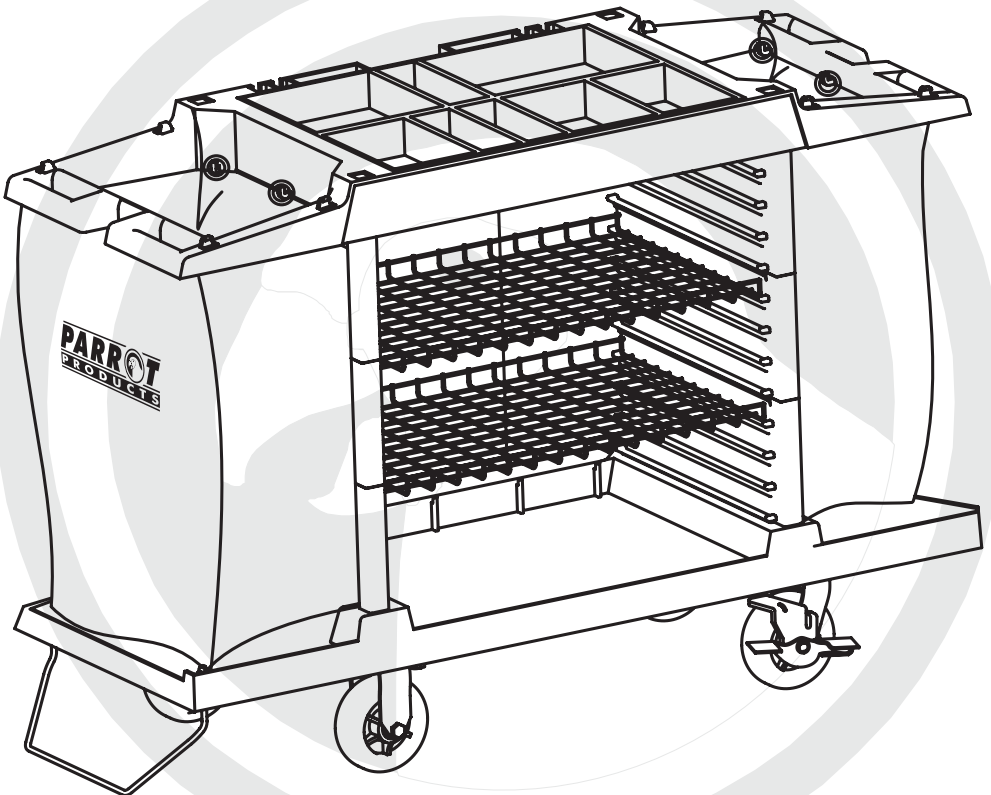

Janitorial Housekeeping Trolley Plastic - JA0707

User Manual

Tel: (RSA) 010 140 4900 / Email: sales@parrot.co.za
www.parrot.co.za

Assembly Instructions

4

Rear board, 1pc

5

Top tray, 1pc

Rubber plug, 4pcs

Screw, M8x50mm, 4pcs

6

Collection bag, 2pcs

Wire shelf, 2pcs