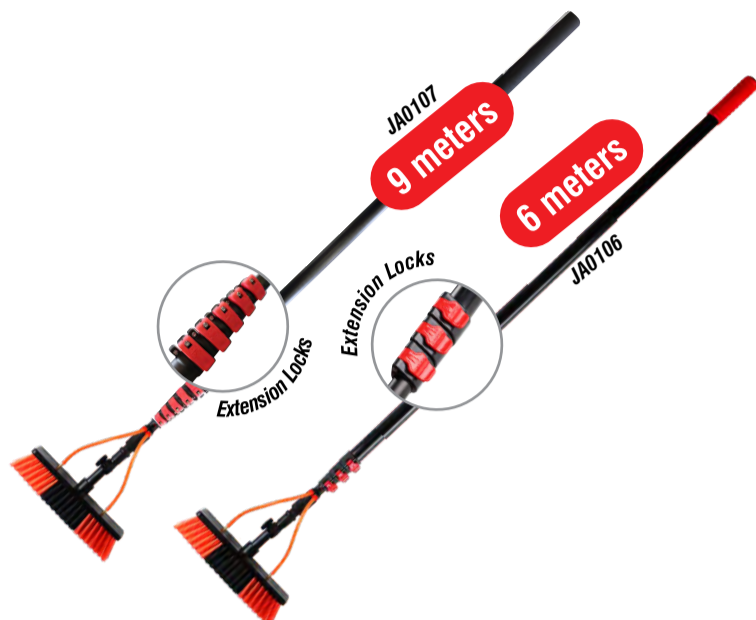

## Extend Your Cleaning Power

---

Telescopic waterfed cleaning brushes combined with resin water purification systems offer schools and cleaning contractors a modern, professional solution for maintaining spotless buildings, windows, walkways, canopies, and hard-to-reach surfaces —without ladders, chemicals, or streaks.

## Telescopic Waterfed Poles

JA0106 - 6m Aluminium pole

JA0107 - 9m Carbon Fibre pole

- Telescopic pole with extensions locks
- Angle adaptor allows for use of brush head or squeegee
- Designed for effective cleaning of hard-to reach areas in residential and commercial spaces.
- Multi-functional: Ideal for high windows, walls, roofs and vehicles.
- Compatible with Window clean head (JA0109) & Dust clean head (JA0110) - not included, to be purchased separately

## Resin Water Purifier

JA0113

- 2574L per 5L Resin
- Easy 5 minute setup.
- Standard garden hose hookup / No electricity required.
- Instant Deionized Water for your mobile washing business or at home use.
- No scratches on your vehicle from hand drying with towels or chamois.
- Delivers crystal-clear, mineral-free water ideal for window & solar panel cleaning